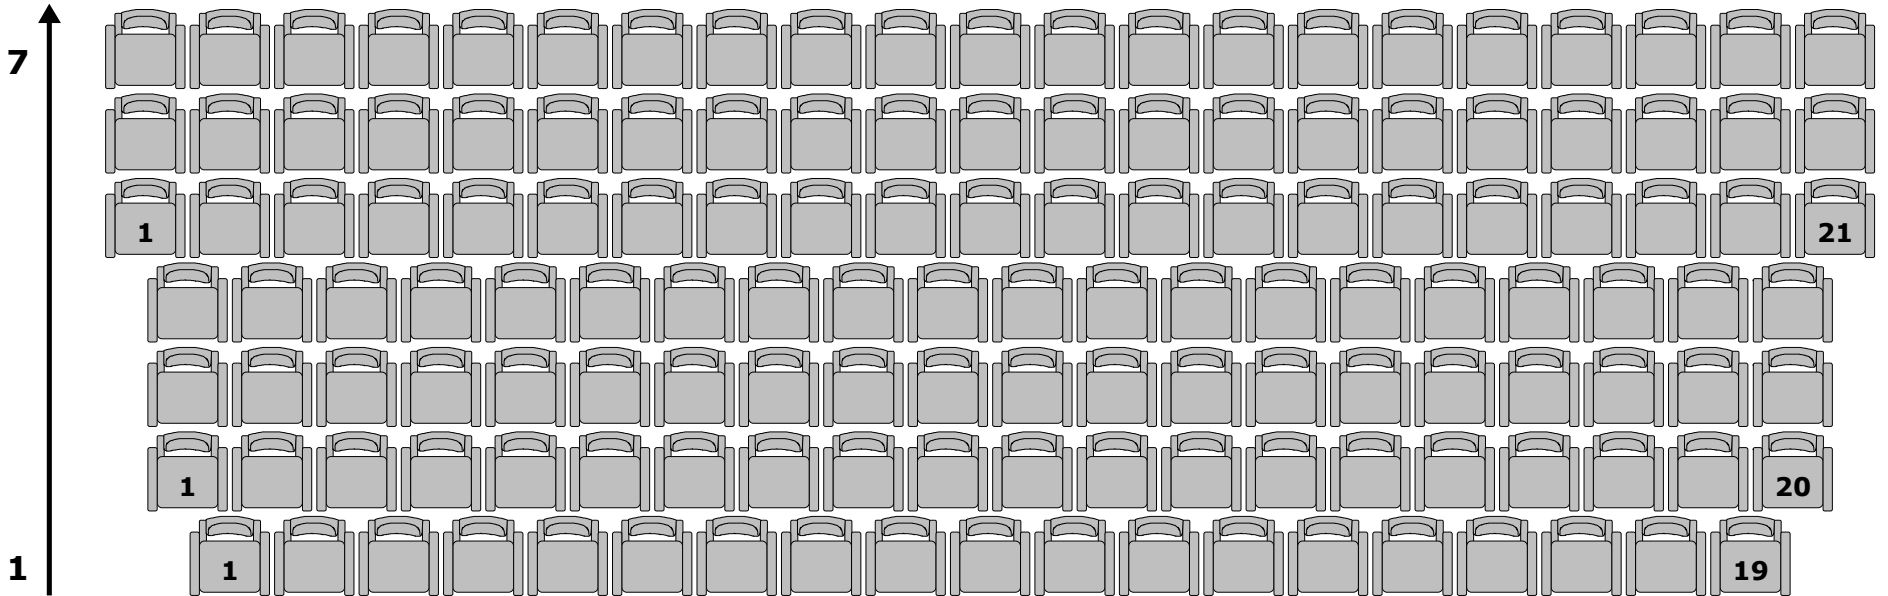

Gillette Stadium - Foxboro, MA
Section 304 & 315
Seating Capacity: 142

Rows

Seats

© SeatandRow.com